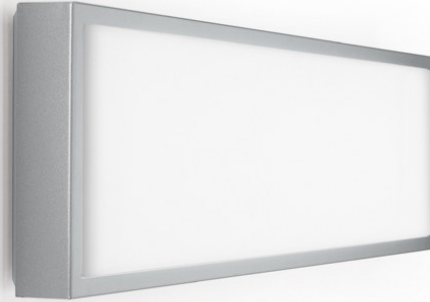

PROJECT
TYPE
NOTES
QUANTITY
DATE

FLAT SURFACE

D12061

GENERAL

Series: Flat
Division: Design
Mounting Type: Surface
Mounting Location: Ceiling
Subcategory: Ambient

PHYSICAL

Shape: Rectangle
Length (mm): 597
Length (in): 23 1/2
Width (mm): 222
Width (in): 8 3/4
Height (mm): 83
Height (in): 3 1/4
Extension (mm): 83
Extension (in): 3 1/4
Weight (kg): 2.73
Weight (lbs): 6
Diffuser: Opal White Satin Acrylic
Fixture Finish: NIC
Fixture Material: Metal

ELECTRICAL

Number of Lamps: 2
Lamp Type: T5 Fluorescent
Bulb Included: Bulb Not Included
Total Output Wattage (W): 48
Max. Wattage Per Lamp (W): 24
Lamp Base: G5
Dimming: Phase Dimming (120Vac Only)
Driver Included: Yes
Driver Location: Integrated
Driver Type: Ballast - Universal
Input Voltage (V): 120 - 277
Upon Request: (Not included - see components) Integral: Phase dimming / Lutron

LED

OPTICAL

RATINGS AND CERTIFICATIONS

Certified By: CSA Certified to UL and CSA Standards
IP rating: IP20

597mm 23 1/2"