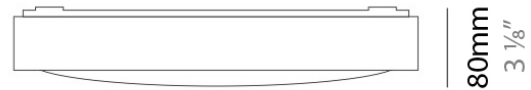

FLAT SURFACE

D12048

GENERAL

Series: Flat
Division: Design
Mounting Type: Surface
Mounting Location: Ceiling
Subcategory: Ambient

PHYSICAL

Shape: Square
Length (mm): 298
Length (in): 11 3/4
Width (mm): 298
Width (in): 11 3/4
Height (mm): 80
Height (in): 3 1/8
Extension (mm): 80
Extension (in): 3 1/8
Light Distribution: Direct
Weight (kg): 2.26
Weight (lbs): 5
Diffuser: Opal White Satin Acrylic
Fixture Finish: WHI
Fixture Material: Metal

ELECTRICAL

Number of Lamps: 2
Lamp Type: LED Retrofit / CFL
Bulb Included: Bulb Not Included
Total Output Wattage (W): 20 / 36
Max. Wattage Per Lamp (W): 10 / 18
Lamp Base: 2G11
Driver Included: Yes
Driver Location: Integrated
Driver Type: Ballast - Universal
Input Voltage (V): 120 - 277
Lamp Voltage (V): 120

LED

OPTICAL

RATINGS AND CERTIFICATIONS

Certified By: CSA Certified to UL and CSA Standards
IP rating: IP20

PROJECT	_____
TYPE	_____
NOTES	_____
QUANTITY	_____
DATE	_____

298mm 11 3/4"