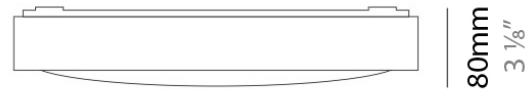

FLAT SURFACE

D12050

GENERAL

Series: Flat
Division: Design
Mounting Type: Surface
Mounting Location: Ceiling
Subcategory: Ambient

PHYSICAL

Shape: Square
Length (mm): 298
Length (in): 11 3/4
Width (mm): 298
Width (in): 11 3/4
Height (mm): 80
Height (in): 3 1/8
Extension (mm): 80
Extension (in): 3 1/8
Light Distribution: Direct
Weight (kg): 2.26
Weight (lbs): 5
Diffuser: Opal White Satin Acrylic
Fixture Finish: Chrome
Fixture Material: Metal

ELECTRICAL

Number of Lamps: 2
Lamp Type: LED Retrofit / CFL
Bulb Included: Bulb Not Included
Total Output Wattage (W): 26 / 36
Max. Wattage Per Lamp (W): 13 / 18
Lamp Base: 2G11
Driver Included: Yes
Driver Location: Integrated
Driver Type: Ballast - Universal
Input Voltage (V): 120 - 277
Lamp Voltage (V): 120

LED

OPTICAL

RATINGS AND CERTIFICATIONS

Certified By: CSA Certified to UL and CSA Standards
IP rating: IP20

298mm 11 3/4"